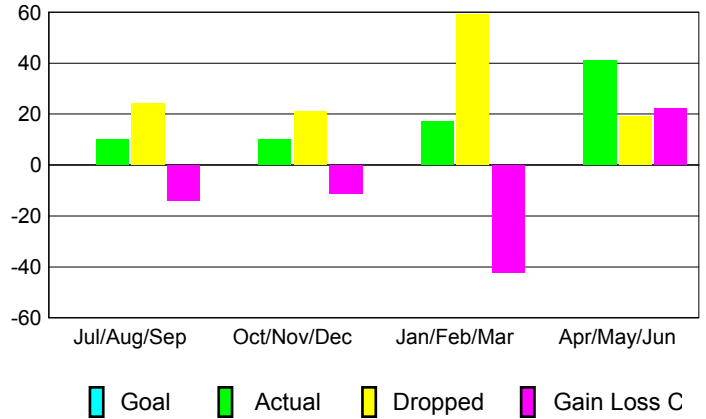

Membership Results 2012-2013
Goal, New, Dropped, Gain/Loss