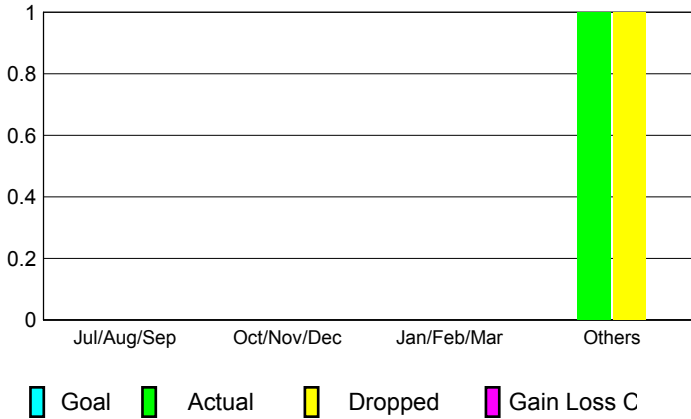

GMT: **MICHAEL BUTLER**

Location: **ARKANSAS**

GMT CA: **1**

CLUBS

Month	New Club Goal	Actual New Clubs	Actual Dropped Clubs	Gain/Loss of Clubs
2012-2013				
Jul/Aug/Sep	0	0	0	0
Oct/Nov/Dec	0	0	0	0
Jan/Feb/Mar	0	0	0	0
Apr/May/June	0	1	1	0
Totals	0	1	1	0

Club Results 2012-2013
Goal, New, Dropped, Gain/Loss

MEMBERSHIP

Month	Net Memb Goal	Actual New Memb	Actual Dropped Memb	Gain/Loss of Memb
2012-2013				
Jul/Aug/Sep	0	10	24	-14
Oct/Nov/Dec	0	10	21	-11
Jan/Feb/Mar	0	17	59	-42
Apr/May/June	0	41	19	22
Totals	0	78	123	-45